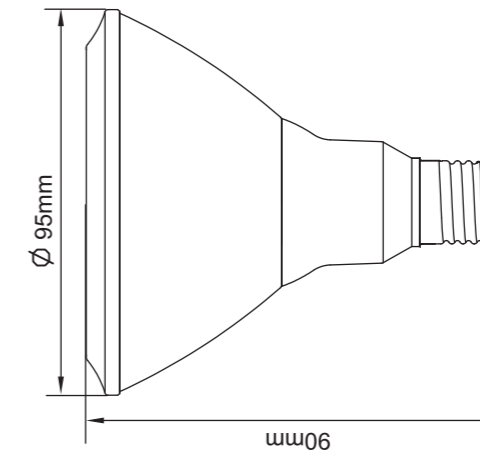

PAR 30

LED
Residential Light

13W

Structural Dimensions

Features

- cULus, Energy Star Listed
- UL Driver MTBF > 500,000 Hours
- 100-277V AC Input
- 5 Years Limited Warranty
- E26, GU24 or naked wire accessory options
- Economic solution for commercial retrofit

Specification

Color Accuracy (CRI)	Beam angle	Base
4000K	40	E26

PART NUMBER	Input Power	Luminous Flux
FC-P30-DSN Short Neck	13W	1000LM